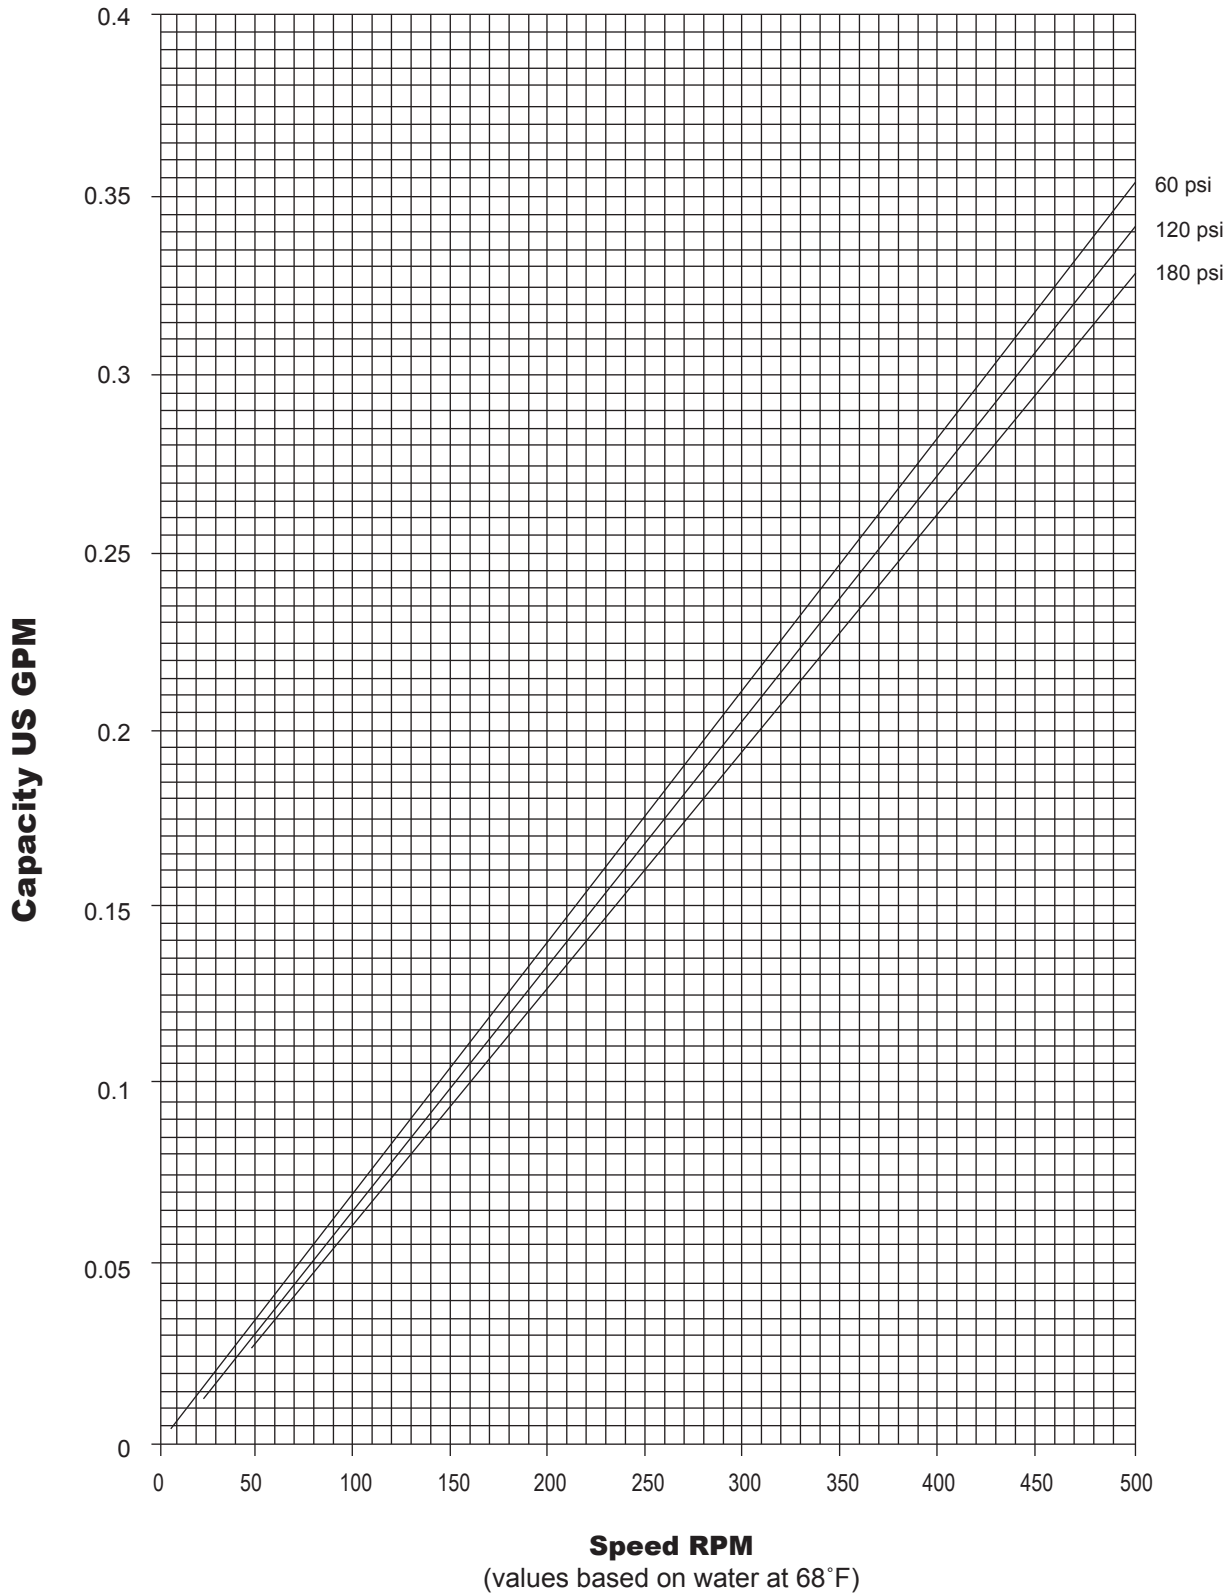

**MDV Series Performance Curve**

**006-12 High**

PUMP PARTS

Progressive Cavity Pump

Subject to technical modifications and error.

**MDV Series Performance Curve**

**006-12 Low**

PUMP PARTS

Progressive Cavity Pump

Subject to technical modifications and error.